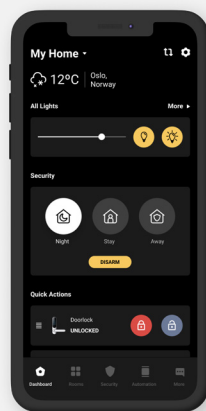

Smart Router

AX1800 Wi-Fi6, Ethernet gateway

Heimgard Smart Router provides the end-user with next generation Wi-Fi technology on 2.4Ghz and 5Ghz band, (Wi-Fi6). The smart router is also a smart home gateway. The Smart Router is powered by HeimgardOS, the most advanced operating system for mesh and gateways, based on openWRT - totally flexible and secure.

HeimgardOS Features

- Continuously updated
- End-to-end encryption (between app, CPE, and cloud)
- OpenWRT based
- Surf-from-home (personal VPN)
- Managable thru APP

Surf from Home

- VPN connection between your mobile device and your home
- Use your services while traveling as you would be at home.
- Does not rely on 3rd party services

Button

- One Power on/off button
- One reset button
- One WLAN/WPS on/off button

Power Supply

- 12 V DC/ 2.5 A

Status LEDs Indicators

- Power
- WAN
- Internet
- LAN
- Voice
- WLAN
- WPS
- Smart home

Certification

- Safety: EMC: CE
- Wi-Fi Alliance

Heimgard Connect app

Set up and manage your home network with an easy-to-use app. Wi-Fi setup, client information, multiple locations support, plug-and-play pairing, parental control, Surf from Home