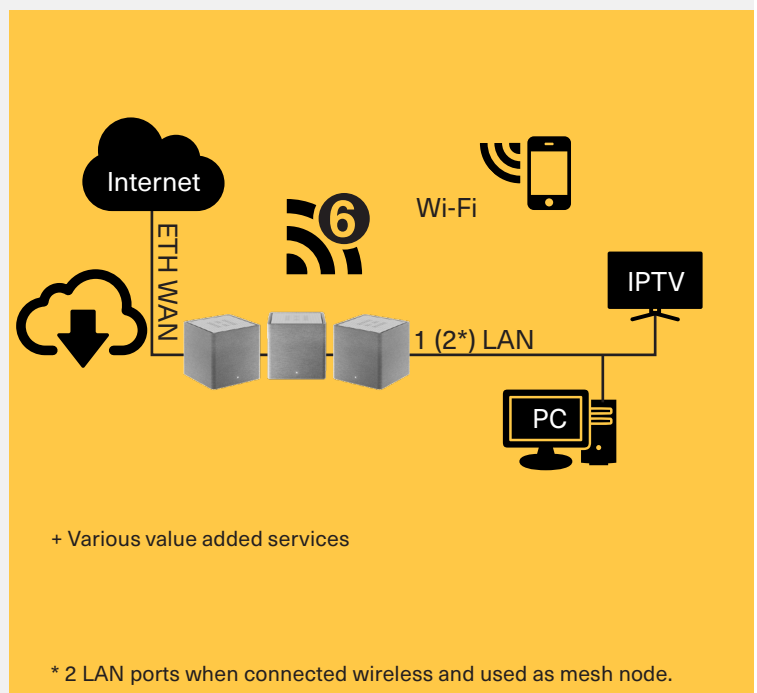

HeimgardOS Features

- Continuously updated
- End-to-end encryption (between app, CPE, and cloud)
- OpenWRT based
- Surf-from-home (personal VPN)

Enable value added services

- The platform is prepared for enabling various value added services such as malware protection, VPN, advanced parental control and IOT services.

Physical Specifications

- Dimensions : 11 x 11 x 11 cm

Certification

- Safety: EMC: CE
- Wi-Fi Alliance

Heimgard Connect App

Set up and manage your home network with an easy-to-use app. Wi-Fi setup, client information, multiple locations support, plug-and-play pairing, parental control, Surf from Home

+ Various value added services

* 2 LAN ports when connected wireless and used as mesh node.