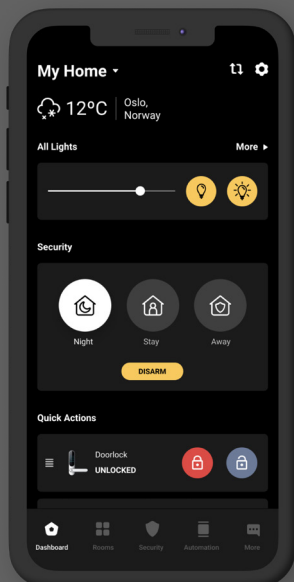

Hub Pro

Smart home gateway

The smart home hub made for the future and today. Built in with the major smart home wireless protocol you need, Zigbee. The Heimgard IoT platform supports famous brands as Philips HUE, IKEA, Samsung SmartThings, Google Assistant and many more – and this hub is the best entry point on the market today to support IoT initiatives for your IoT and smart home offering.

Communication smart home

- RF communication protocol: Zigbee, Wi-Fi
- ONVIF compliant
- Max wireless range (meter): 30
- Voice Control Support
- Supported Voice Assist.: Google Assistant
- Supported operating sys.: Android, IOS
- App control
- Name of available app (s): Heimgard app

Key features

- ▶ Nordic Design
- ▶ Ethernet and Wi-Fi connection
- ▶ Zigbee
- ▶ Onvif
- ▶ Remote access
- ▶ Permissions control
- ▶ Adaptive platform
- ▶ API integration
- ▶ Energy management
- ▶ Battery back-up
- ▶ LTE 4G back-up communication
- ▶ Voice control support for Google Assistant (Voice assistant is not included)
- ▶ Support for IOS and Android

Package Content

- Main product
- User Manual
- Battery
- Power Adapter
- Ethernet Cable

Certifications

- CE

Security

- IP Classification: IP20

Heimgard Smart Home app

One app. To easily and securely control your smart home devices. It's compatible with more than 2000 smart products and services from various brands. Completely flexible. Completely secure.