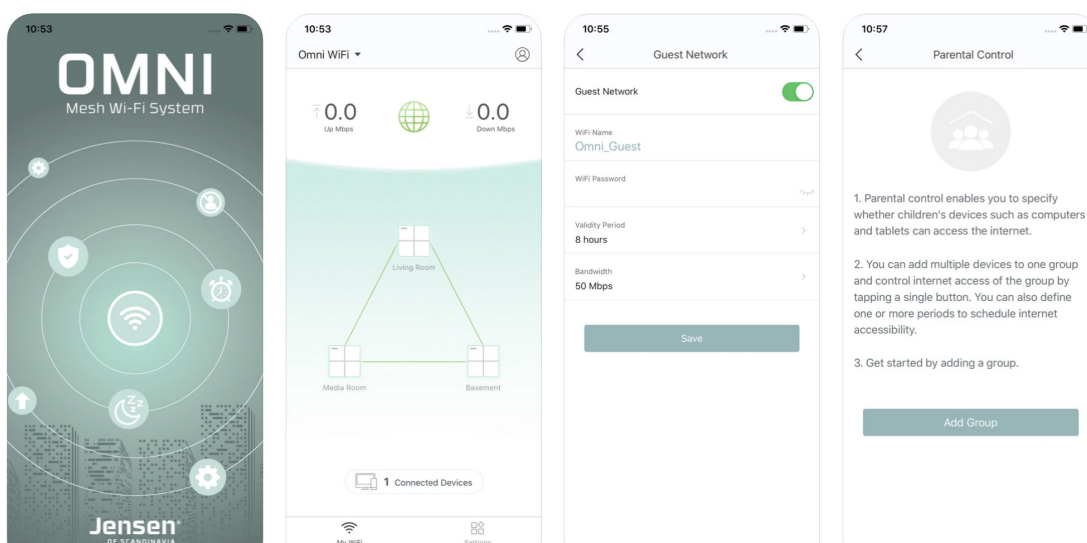

Omni Mesh

Wireless mesh system

Prioritization

- WMM, DSCP and 802.1p

System Requirements

- A mobile device running
- Android 4.0 or newer or iOS 8 or newer.

Dimensions / Weight

- 100 x 100 x 100mm
- 410g (1 unit) / 2050g (3 pack including packaging)

Power

- Input: 100-240 V -50/60 Hz, 0.6A
- Output: 12 V DC 1.5 A
- Power plug available: US; EU and Type A

VPN

- IPsec pass through
- PPTP pass through
- L2TP pass through

Software Features

- Guest network
- Parental control
- Smart assistant
- Port forwarding
- Online firmware upgrade
- Maintenance setup.

Temperature / Humidity

Temperature:

- Operating: 0°C ~ 40°C
- Storage: -40°C ~ 70°C.

Humidity:

- Operating: 10% ~ 90% RH non-condensing
- Storage: 5% ~ 90% RH non-condensing.

Omni Wi-Fi app

Set up and manage your home network with an easy-to-use app. Wi-Fi setup, client information, multiple locations support, plug-and-play pairing.