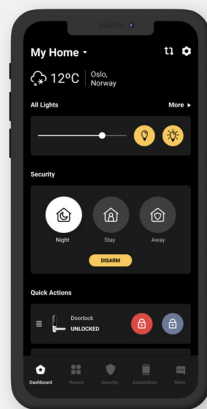

Smart Mesh

AX1800, Wi-Fi6, mesh node

Heimgard Smart Mesh provides the end-user with next generation Wi-Fi technology on 2.4Ghz and 5Ghz band, (Wi-Fi6). One single node is a router and a smart home gateway. Three units create a high quality Mesh system with a WiFi coverage of 750m2. The Smart Mesh is powered by HeimgardOS, the most advanced operating system for Mesh and gateways, based on openWRT - totally flexible and secure.

Physical Specifications

- Dimensions : 11 x 11 x 11 cm

Certification

- Safety: EMC: CE
- Wi-Fi Alliance

Heimgard Connect app

Set up and manage your home network with an easy-to-use app. Wi-Fi setup, client information, multiple locations support, plug-and-play pairing, parental control, Surf from Home

Heimgard Smart Home app

One app. To easily and securely control your smart home devices. It's compatible with more than 2000 smart products and services from various brands. Completely flexible. Completely secure