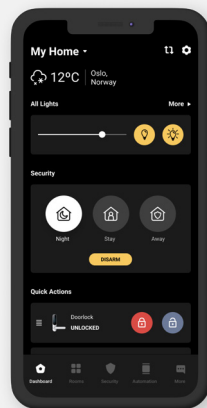

Smart Router

AX3600 Wi-Fi6, Ethernet gateway

Heimgard Smart Router provides the end-user with next generation Wi-Fi technology on 2.4Ghz and 5Ghz band, (Wi-Fi6). The smart router is also a smart home gateway. The Smart Router is powered by HeimgardOS, the most advanced operating system for mesh and gateways, based on openWRT - totally flexible and secure.

HeimgardOS Features

- Continuously updated
- End-to-end encryption (between app, CPE, and cloud)
- OpenWRT based
- Surf-from-home (personal VPN)
- Managable thru application

Surf from Home

- VPN connection between your mobile device and your home
- Use your services while traveling as you would be at home.
- Does not rely on 3rd party services

Button

- One Power on/off button
- One reset button
- One WLAN/WPS on/off button

Power Supply

- 12 V DC/ 2.5 A

Status LEDs Indicators

- Power
- WAN
- Internet
- LAN
- Voice
- WLAN
- WPS
- Smart home

Certification

- Safety: EMC: CE
- Wi-Fi Alliance

Heimgard Connect app

Set up and manage your home network with an easy-to-use app. Wi-Fi setup, client information, multiple locations support, plug-and-play pairing, parental control, Surf from Home