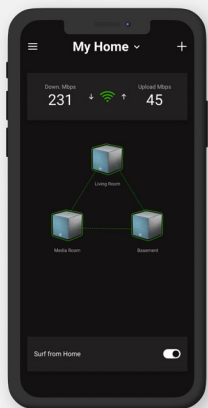

HeimgardOS Features

- Continuously updated
- End-to-end encryption (between app, CPE, and cloud)
- OpenWRT based
- Surf-from-home (personal VPN)
- Managable thru application

Surf from Home

- VPN connection between your mobile device and your home
- Use your services while traveling as you would be at home.
- Does not rely on 3rd party services

Package Content

- Power adapter
- Ethernet cable
- Quick start guide

Heimgard application, cont.

- DTMF detection and generation
- DTMF relay by in-band and out-of-band (RFC 2833, SIP Info)
- SIP account (URL type included)
- On hook, off hook and flash detection
- Caller ID
- Call forwarding (No condition, busy, no answer)
- Call transferring
- Call hold/Call retrieve
- Three way conference
- Call waiting

Button

- One Power on/off button
- One reset button
- One WLAN/WPS on/off button

Power Supply

- 12 V DC/ 2.5 A

Status LEDs Indicators

- Power
- WAN
- Internet
- LAN
- Voice
- WLAN
- WPS
- Smart home

Certification

- Safety: EMC: CE
- Wi-Fi Alliance

Heimgard Connect app

Set up and manage your home network with an easy-to-use app. Wi-Fi setup, client information, multiple locations support, plug-and-play pairing, parental control, Surf from Home