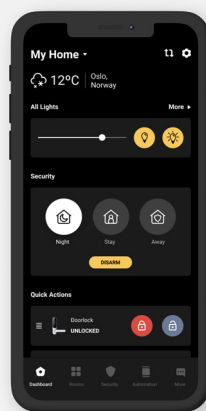

Smart Router

AX3600 Wi-Fi6, GPON gateway

Heimgard Smart Router provides the end-user with next generation Wi-Fi technology on 2.4Ghz and 5Ghz band, (Wi-Fi6). The smart router is also a smart home gateway. The Smart Router is powered by HeimgardOS, the most advanced operating system for mesh and gateways, based on openWRT - totally flexible and secure.

HeimgardOS Features

- Continuously updated
- End-to-end encryption (between app, CPE, and cloud)
- OpenWRT based
- Surf-from-home (personal VPN)
- Managable thru APP

Surf from Home

- VPN connection between your mobile device and your home
- Use your services while traveling as you would be at home.
- Does not rely on 3rd party services

Button

- One Power on/off button
- One reset button
- One WLAN/WPS on/off button

Power Supply

- 12 V DC/ 2.5 A

Status LEDs Indicators

- Power
- WAN
- Internet
- LAN
- Voice
- WLAN
- WPS
- Smart Home

Certification

- Safety: EMC: CE
- Wi-Fi Alliance

Heimgard Connect App

Set up and manage your home network with an easy-to-use app. Wi-Fi setup, client information, multiple locations support, plug-and-play pairing, parental control, Surf from Home