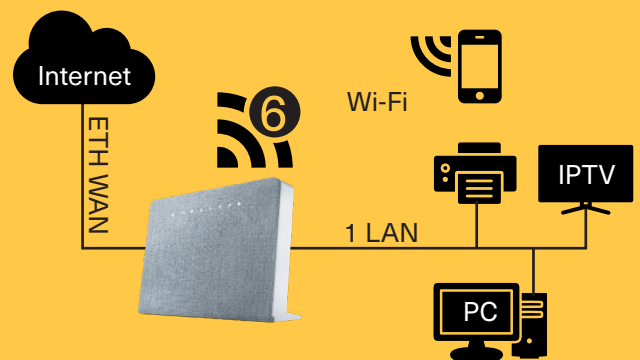

+ Various value added services