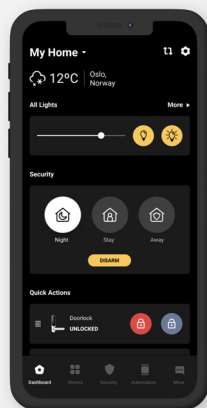

Hub 4G

4G LTE mobile broadband router in Nordic premium design with a built-in smart home hub

Smart home hub & mobile broadband router. The brain of your system. You can easily control your indoor climate, lighting, electronic door locks, alarm setup or cameras with a tap in the Heimgard app. Start with a few devices, fall in love, and add more when you want! Completely flexible. Completely secure. The way a smart home is meant to be.

Ports (Qty)

- WAN ports: 0
- LAN ports: 2

Key features

- ▶ LTE (4G) Mobile broadband router
- ▶ OnVif camera support
- ▶ Zigbee smart home communication
- ▶ Premium Nordic design with fabric front
- ▶ App control (Heimgard)

Package Content

- Main product
- Quick start guide
- Power adapter
- Ethernet cable

Materials and colors

- Finish: Plastic, fabric
- Color: White, grey

Power

- Length of power cord (cm): 150
- Voltage (V): 230 AC, 12-DC
- Power adapter (230V)
- Plug type (IEC): Type C

Heimgard Connect app

Set up and manage your home network with an easy-to-use app. Wi-Fi setup, client information, multiple locations support, plug-and-play pairing, parental control, Surf from Home

Heimgard Smart Home app