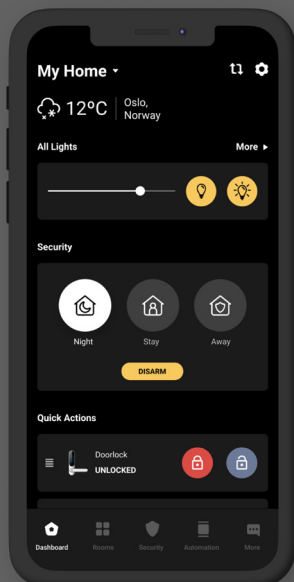

Hub

Smart home hub

Processor, storage and memory

- Chipset type (Main): MIPS
- Flash storage (Mb): 1024
- RAM memory (Mb): 1024

Placement and operation temperature

- Field of application: Indoors
- IP classification: IP20
- Operating temperature (°C): 0 - +50°C
- Operating relative humidity (%): ≤95%RH (No condensation)
- Placement: Table
- Does not require authorized installer

Function keys

- Qty: 1
- Function, reset

Design, dimensions and weight

- Tilted vertical rectangle
- Dimensions HxWxD (cm): 15x12x7,2
- Net weight (g) F-PAK: 230
- Net weight per unit (g): 230

Materials and colors

- Finish: Plastic
- Color: White

Logistics and packaging

- Customs Tariff Number (HS-Code): 85365090
- Country of origin: China
- Dimensions F-PAK HxWxD (cm): 14,5x19x7,3
- Dimensions D-PAK HxWxD (cm): 40x30,5x41
- Gross weight F-PAK (g): 400
- Gross weight D-PAK(kg): 15
- Quantity in F-PAK (sales pack): 1
- Number of F-PAK in D-PAK (carton): 20
- Minimum order quantity: D-PAK
- Order multiple: D-PAK
- Storage temperature (°C): 10-35°C
- Storage humidity (%): 30-50%RH (No condensation)

Package Content

- Main product
- Quick start guide
- Power adapter
- Ethernet cable

Safety

- Grounding: No
- Power surge protection: No

Heimgard Smart Home app

One app. To easily and securely control your smart home devices. It's compatible with more than 2000 smart products and services from various brands. Completely flexible. Completely secure.