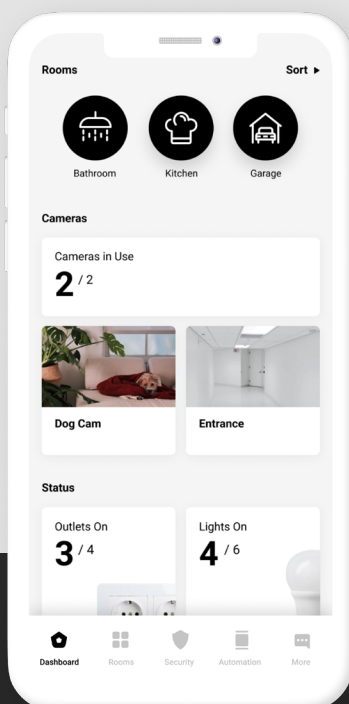

Smart Bulb

E27 color A60

Placement and operation temperature

- Field of application: Indoors
- IP classification: IP20
- Operating temperature (°C): 0+40
- Operating relative humidity (%): ≤95%RH (No condensation)
- Mounting options: Lamp socket
- Does not require authorized installer

Logistics and packaging

- Customs Tariff Number (HS-Code): 85395200
- Country of origin: China
- Quantity in F-PAK (sales pack): 1
- Number of F-PAK in D-PAK (carton): 10
- Minimum order quantity: D-PAK
- Order multiple: D-PAK
- Storage temperature (°C): 10-35°C
- Storage humidity (%): 30-50%RH (No condensation)

Package Content

- Main product
- Quick start guide

Materials and colors

- Finish: Plastic, steel
- Color: White

Design, dimensions and weight

- Arbitrary
- Dimensions HxWxD (mm): 110x60x60
- Net weight (g) F-PAK: 50
- Net weight per unit (g): 50

Technical specifications

- Dimmable (By app/wireless - Smart LED bulbs does not support traditional rotary dimmers)
- Lighting technology: LED
- Lamp socket base: E27
- Color temperature (Kelvin): 1800-6500
- Light color: Tunable white and color
- CRI (Color Rendering Index): >80
- Light beam angle (°): 230°
- Rated lifespan in hours (approx.): 25000
- Start-up time (sec): Instant

You can control more than 2 000 products from leading brands like Ikea, Samsung, Google and many, many more with the Heimgard Smart Home app. Available in Apple Store and Play Store.