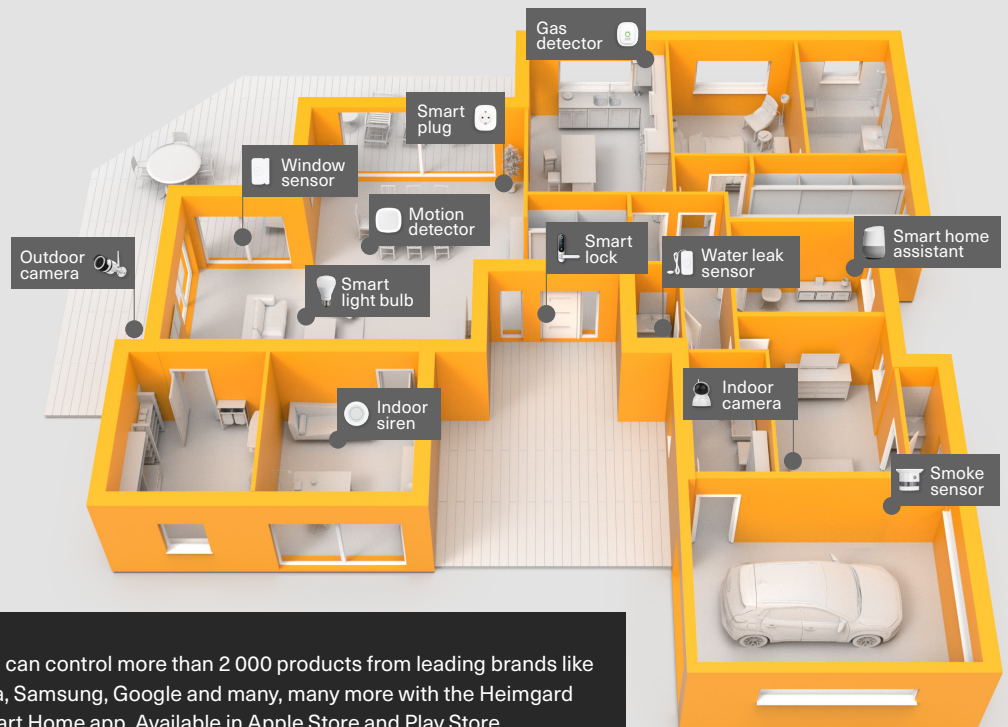

Smart Bulb

E27 filament A60

Placement and operation temperature

- Field of application: Indoors
- IP classification: IP20
- Operating temperature (°C): 0+40
- Operating relative humidity (%): ≤95%RH (No condensation)
- Mounting options: Lamp socket
- Does not require authorized installer

Logistics and packaging

- Customs Tariff Number (HS-Code): 85395200
- Country of origin: China
- Quantity in F-PAK (sales pack): 1
- Number of F-PAK in D-PAK (carton): 10
- Minimum order quantity: D-PAK
- Order multiple: D-PAK
- Storage temperature (°C): 10-35°C
- Storage humidity (%): 30-50%RH (No condensation)

Package Content

- Main product
- Quick start guide

Materials and colors

- Finish: Glass, steel
- Color: Toned glass

Design, dimensions and weight

- Arbitrary
- Dimensions HxWxD (mm): 120x60x60
- Net weight (g) F-PAK: 41
- Net weight per unit (g): 41

Technical specifications

- Dimmable (By app/wireless - Smart LED bulbs does not support traditional rotary dimmers)
- Lighting technology: LED
- Lamp socket base: E27
- Color temperature (Kelvin): 2200
- Light color: Warm Glow
- CRI (Color Rendering Index): >80
- Light beam angle (°): 320°
- Rated lifespan in hours (approx.): 15000
- Start-up time (sec): Instant

You can control more than 2 000 products from leading brands like Ikea, Samsung, Google and many, many more with the Heimgard Smart Home app. Available in Apple Store and Play Store.