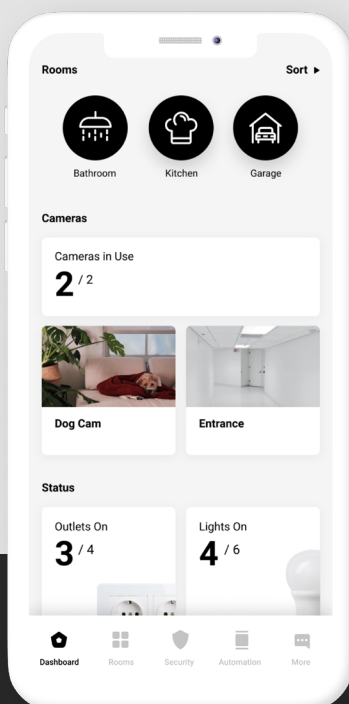

Smart Bulb

E27 filament A60

Placement and operation temperature

- Field of application: Indoors
- IP classification: IP20
- Operating temperature (°C): 0+40
- Operating relative humidity (%): ≤95%RH (No condensation)
- Mounting options: Lamp socket
- Does not require authorized installer

Logistics and packaging

- Customs Tariff Number (HS-Code): 85395200
- Country of origin: China
- Quantity in F-PAK (sales pack): 1
- Number of F-PAK in D-PAK (carton): 10
- Minimum order quantity: D-PAK
- Order multiple: D-PAK
- Storage temperature (°C): 10-35°C
- Storage humidity (%): 30-50%RH (No condensation)

Package Content

- Main product
- Quick start guide

Materials and colors

- Finish: Glass, steel
- Color: Toned glass

Design, dimensions and weight

- Arbitrary
- Dimensions HxWxD (mm): 120x60x60
- Net weight (g) F-PAK: 41
- Net weight per unit (g): 41

Technical specifications

- Dimmable (By app/wireless - Smart LED bulbs does not support traditional rotary dimmers)
- Lighting technology: LED
- Lamp socket base: E27
- Color temperature (Kelvin): 2200
- Light color: Warm Glow
- CRI (Color Rendering Index): >80
- Light beam angle (°): 320°
- Rated lifespan in hours (approx.): 15000
- Start-up time (sec): Instant

You can control more than 2 000 products from leading brands like Ikea, Samsung, Google and many, many more with the Heimgard Smart Home app. Available in Apple Store and Play Store.