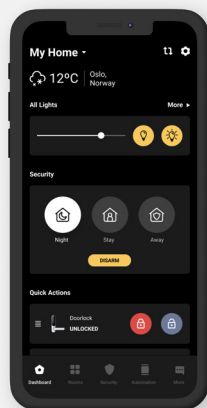

Smart Mesh

Smart Wi-Fi mesh node, black 1 pack

Wi-Fi 6 router with a built-in Zigbee smart home hub. The brain of your system. With a growing number of connected devices, the Heimgard Smart Mesh node and Router provides you with excellent Wi-Fi coverage and performance. With a built-in smart home hub, you can easily control lights, heating, locks, and home security devices directly from your phone.

Key features

- ▶ Wi-Fi 6 Router / Mesh node
- ▶ EasyMesh certified
- ▶ Built-in Zigbee smart home hub
- ▶ Premium Nordic design with fabric front
- ▶ App control (Heimgard+Heimgard Connect)

Order no.: 126285

Package Content

- Main product
- Quick start guide
- Power adapter
- Ethernet cable

Materials and colors

- Finish: Plastic, fabric
- Color: White, grey

Safety and security

- Other Network Sc.: VPN Passthrough, DMZ
- Firewall: SPI Firewall
- VPN Protocol: IPSec, PPTN, L2TP, OpenVPN
- Network encryption: WPA2, WPA3
- Antivirus, Malware Protection: Yes (Subscription required)
- Parental Control

Heimgard Connect app

Set up and manage your home network with an easy-to-use app. Wi-Fi setup, client information, multiple locations support, plug-and-play pairing, parental control, Surf from Home

Heimgard Smart Home app