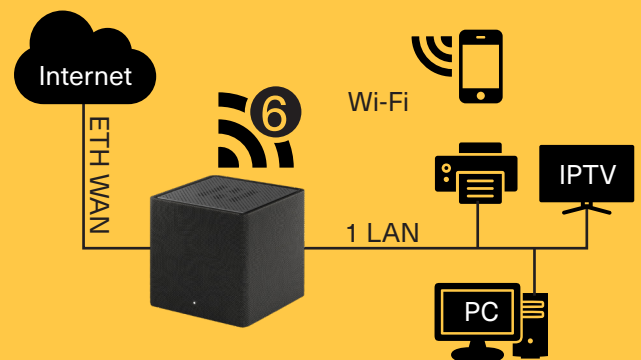

+ Various value added services