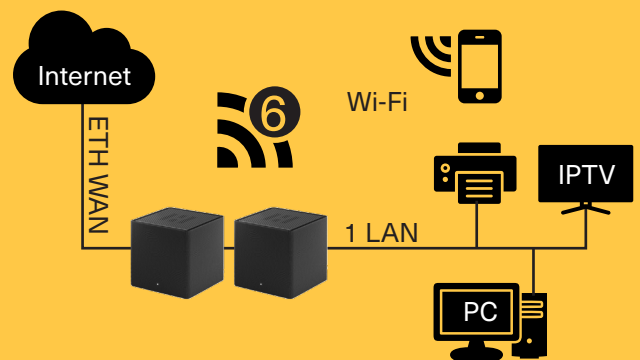

+ Various value added services