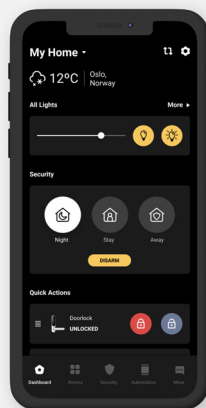

# Smart Mesh

Smart Wi-Fi mesh node,  
black 2 pack

Smart Wi-Fi 6 mesh system with 2 node and a built-in Zigbee smart home hub. The brain of your system. With a growing number of connected devices, the Heimgard Smart Mesh provides one seamless network with excellent Wi-Fi coverage and performance in every corner of your home. With a built-in smart home hub, you can easily control lights, heating, locks and home security devices directly from your phone.

### Heimgard Connect app

Set up and manage your home network with an easy-to-use app. Wi-Fi setup, client information, multiple locations support, plug-and-play pairing, parental control, Surf from Home