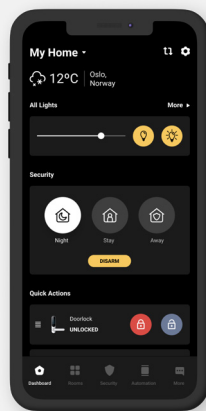

# Smart Mesh

Smart Wi-Fi mesh node,  
grey 2 pack

Smart Wi-Fi 6 mesh system with 2 node and a built-in Zigbee smart home hub. The brain of your system. With a growing number of connected devices, the Heimgard Smart Mesh provides one seamless network with excellent Wi-Fi coverage and performance in every corner of your home. With a built-in smart home hub, you can easily control lights, heating, locks and home security devices directly from your phone.

Heimgard Connect app

Set up and manage your home network with an easy-to-use app. Wi-Fi setup, client information, multiple locations support, plug-and-play pairing, parental control, Surf from Home

Heimgard Smart Home app