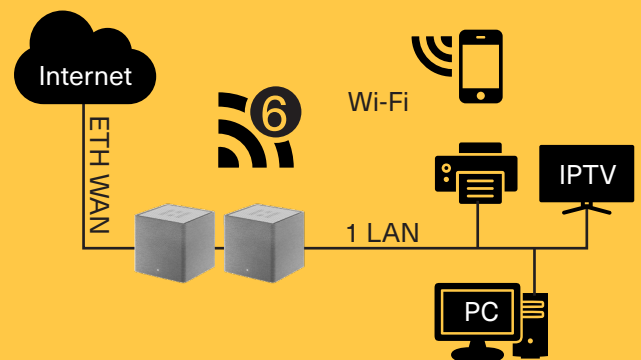

zigbee

+ Various value added services