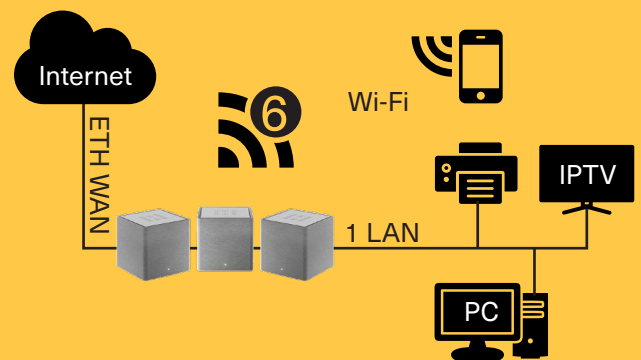

+ Various value added services