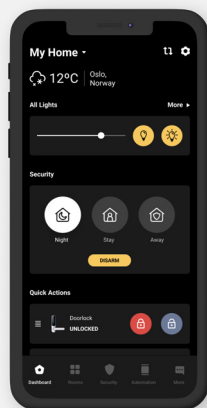

Smart Mesh

Smart Wi-Fi mesh node,
grey 3 pack

Smart Wi-Fi 6 mesh system with 3 node and a built-in Zigbee smart home hub. Heimgard Smart Mesh provides the end-user with next generation Wi-Fi technology on 2.4Ghz and 5Ghz band, (Wi-Fi6). One single node is a router and a smart home gateway. Three units create a high quality mesh system with a Wi-Fi coverage of 750m2. The Smart Mesh is powered by HeimgardOS, the most advanced operating system for mesh and gateways, based on openWRT - totally flexible and secure

Key features

- ▶ Wi-Fi 6 Mesh System
- ▶ Covers up to 750m2 open range
- ▶ Built-in Zigbee smart home hub
- ▶ Premium Nordic design with fabric front
- ▶ App control (Heimgard+Heimgard Connect)

Order no.: 125400

Package Content

- Main product
- Quick start guide
- 3 x Power adapter
- 1 x Ethernet cable

Materials and colors

- Finish: Plastic, fabric
- Color: White, grey

Safety and security

- Other Network Sc.: VPN Passthrough, DMZ
- Firewall: SPI Firewall
- VPN Protocol: IPsec, PPTN, L2TP, OpenVPN
- Network encryption: WPA2, WPA3
- Antivirus, Malware Protection: Yes (Subscription required)
- Parental Control

Heimgard Connect app

Set up and manage your home network with an easy-to-use app. Wi-Fi setup, client information, multiple locations support, plug-and-play pairing, parental control, Surf from Home

Heimgard Smart Home app