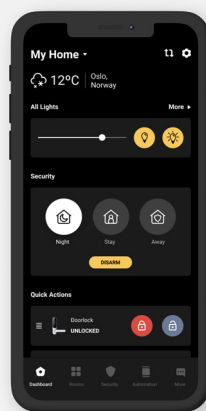

## Status LEDs Indicators

- Power
- WAN
- Internet
- LAN
- Voice
- WLAN
- WPS
- Smart Home

## Certification

- Safety: EMC: CE
- Wi-Fi Alliance

**Heimgard Connect App**

Set up and manage your home network with an easy-to-use app. Wi-Fi setup, client information, multiple locations support, plug-and-play pairing, parental control, Surf from Home