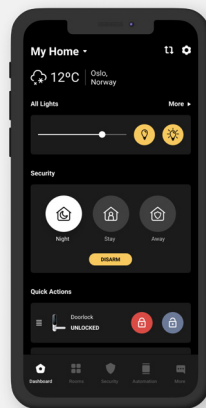

Smart Router

AX3600 Wi-Fi6, Ethernet gateway

Heimgard Smart Router provides the end-user with next generation Wi-Fi technology on 2.4Ghz and 5Ghz band, (Wi-Fi6). The smart router is also a smart home gateway. The Smart Router is powered by HeimgardOS, the most advanced operating system for mesh and gateways, based on openWRT - totally flexible and secure.

HeimgardOS Features

- Continuously updated
- End-to-end encryption (between app, CPE, and cloud)
- OpenWRT based
- Surf-from-home (personal VPN)
- Managable thru APP

Surf from Home

- VPN connection between your mobile device and your home
- Use your services while traveling as you would be at home.
- Does not rely on 3rd party services

Button

- One Power on/off button
- One reset button
- One WLAN/WPS on/off button

Power Supply

- 12 V DC/ 2.5 A

Status LEDs Indicators

- Power
- WAN
- Internet
- LAN
- Voice
- WLAN
- WPS
- Smart Home

Certification

- Safety: EMC: CE
- Wi-Fi Alliance

Heimgard Connect App

Set up and manage your home network with an easy-to-use app. Wi-Fi setup, client information, multiple locations support, plug-and-play pairing, parental control, Surf from Home