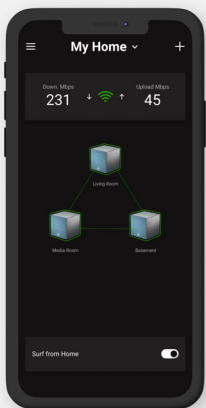

Package Content

- Power adapter
- Ethernet cable
- Quick start guide

Heimgard Application, cont.

- DTMF detection and generation
- DTMF relay by in-band and out-of-band (RFC 2833, SIP Info)
- SIP account (URL type included)
- On hook, off hook and flash detection
- Caller ID
- Call forwarding (No condition, busy, no answer)
- Call transferring
- Call hold/Call retrieve
- Three way conference
- Call waiting

Button

- One Power on/off button
- One reset button
- One WLAN/WPS on/off button

Power Supply

- 12 V DC/ 2.5 A

Status LEDs Indicators

- Power
- WAN
- Internet
- LAN
- Voice
- WLAN
- WPS
- Smart Home

Certification

- Safety: EMC: CE
- Wi-Fi Alliance

Heimgard Connect App

Set up and manage your home network with an easy-to-use app. Wi-Fi setup, client information, multiple locations support, plug-and-play pairing, parental control, Surf from Home