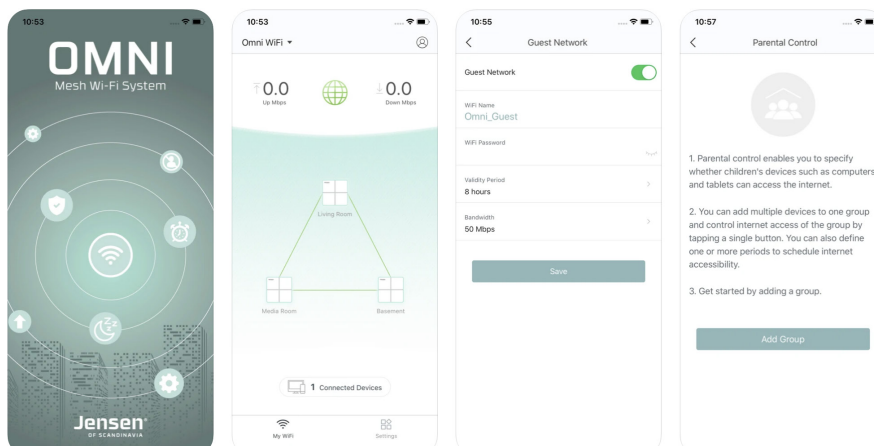

OMNI Mesh

Wi-Fi 5 mesh system 3 pack

Omni Wi-Fi mesh system from Heimgard covers up to 550 square meters of wireless internet. Three Omni units are included in a standard package. Place them strategically around your home to maximize your Wi-Fi coverage.

Package Content

- Main product
- Quick start guide
- Power adapter
- Ethernet cable

Ports (Qty)

- LAN ports: 1
- WAN ports: 1

Safety and security

- Firewall: SPI firewall
- Other network sc.: VPN passthrough, DMZ
- VPN protocol: IPsec, PPTN, L2TP, OpenVPN
- Network encryption: WPA2
- Parental control

Screenshots [iPad](#) [iPhone](#)

Omni Wi-Fi app

Set up and manage your home network with an easy-to-use app. Wi-Fi setup, client information, multiple locations support, plug-and-play pairing.