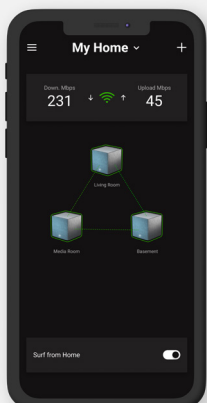

Physical Specifications

- Dimensions: 140mm x 220mm x 62mm

Certification

- CE, NOM, WiFi Alliance

CPU - Platform

- EN7529+MT7916

Power Consumption

- 12 V DC/ 2 A

Status LEDs Indicators

- | | | |
|---------|-----------------|---------------|
| • Power | • Internet | • WLAN-5G/WPS |
| • PON | • GE 1-4 | • Phone 1-2 |
| • LOS | • WLAN-2.4G/WPS | |

Heimgard Connect app

Set up and manage your home network with an easy-to-use app. Wi-Fi setup, client information, multiple locations support, plug-and-play pairing, parental control, Surf from Home